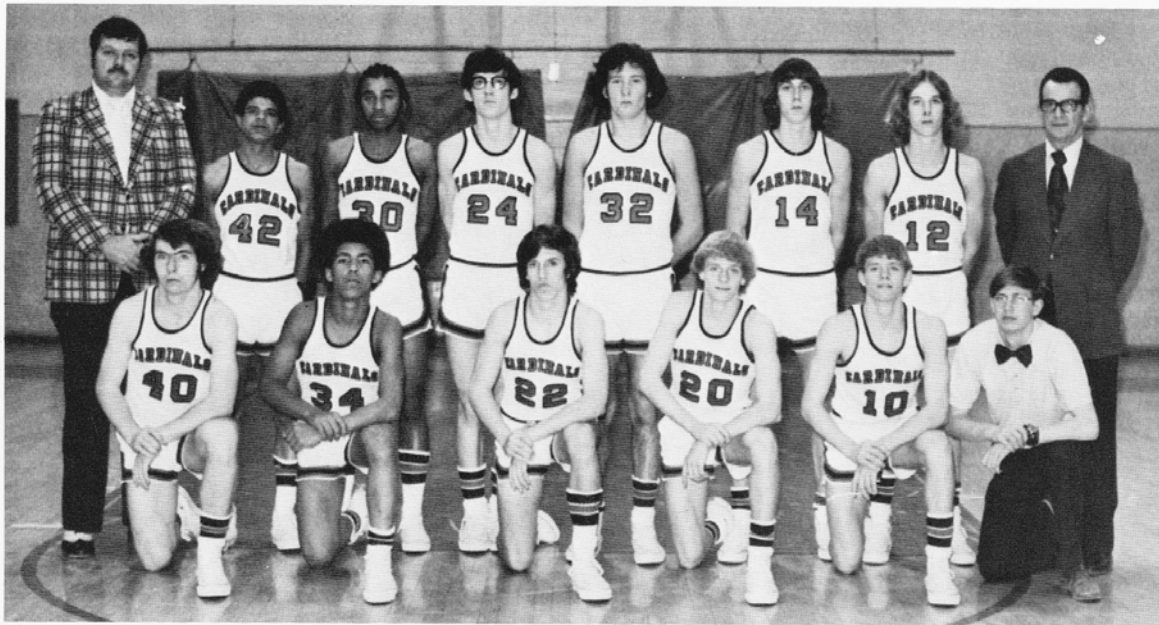

VARSITY BASKETBALL

First Row: (L to R) Keith Lawson, Thomas Holmes, Wade Thomas, Danny Owens, David Owens, Joe Stanley, Manager. Second Row: Assistant Coach Deuel, Norman Richards, John Harvel, David Walters, Jeff Jefferson, Gary Bowers, Lester Thompson, Head Coach Panella.

This year our VSD basketball team has earned a reputation for having a "NEVER - SAY - DIE" attitude which kept them battling at all the games.

VSD is young but has shown considerable improvement. The Cardinals are extremely impressive inside and have improved outside, although the outside shooting is still inconsistent and the Cardinals have ball-handling problems against defensive pressure. VSD has a lack of overall size which hurts the Cardinals on the boards.

SCOREBOARD

VSD	52	Riverheads	95
VSD	63	Maryland SD	42
VSD	69	Highland	53
VSD	63	Alumni	68
VSD	55	Highland	70
VSD	53	Riverheads	98
VSD	47	Bath County	57
VSD	82	Maryland SD	66
VSD	49	James River	92
VSD	32	Parry McCluer	114
VSD	30	Ft. Defiance	92
VSD	56	Mississippi SD	64
VSD	46	Florida SD	51
VSD	58	Rockbridge	72
VSD	51	Wilson	98
VSD	44	Buffalo Gap	70
VSD	42	Natural Bridge	83
VSD	60	West Va SD	53
VSD	43	New Castle	73
VSD	37	Stuarts Draft	93